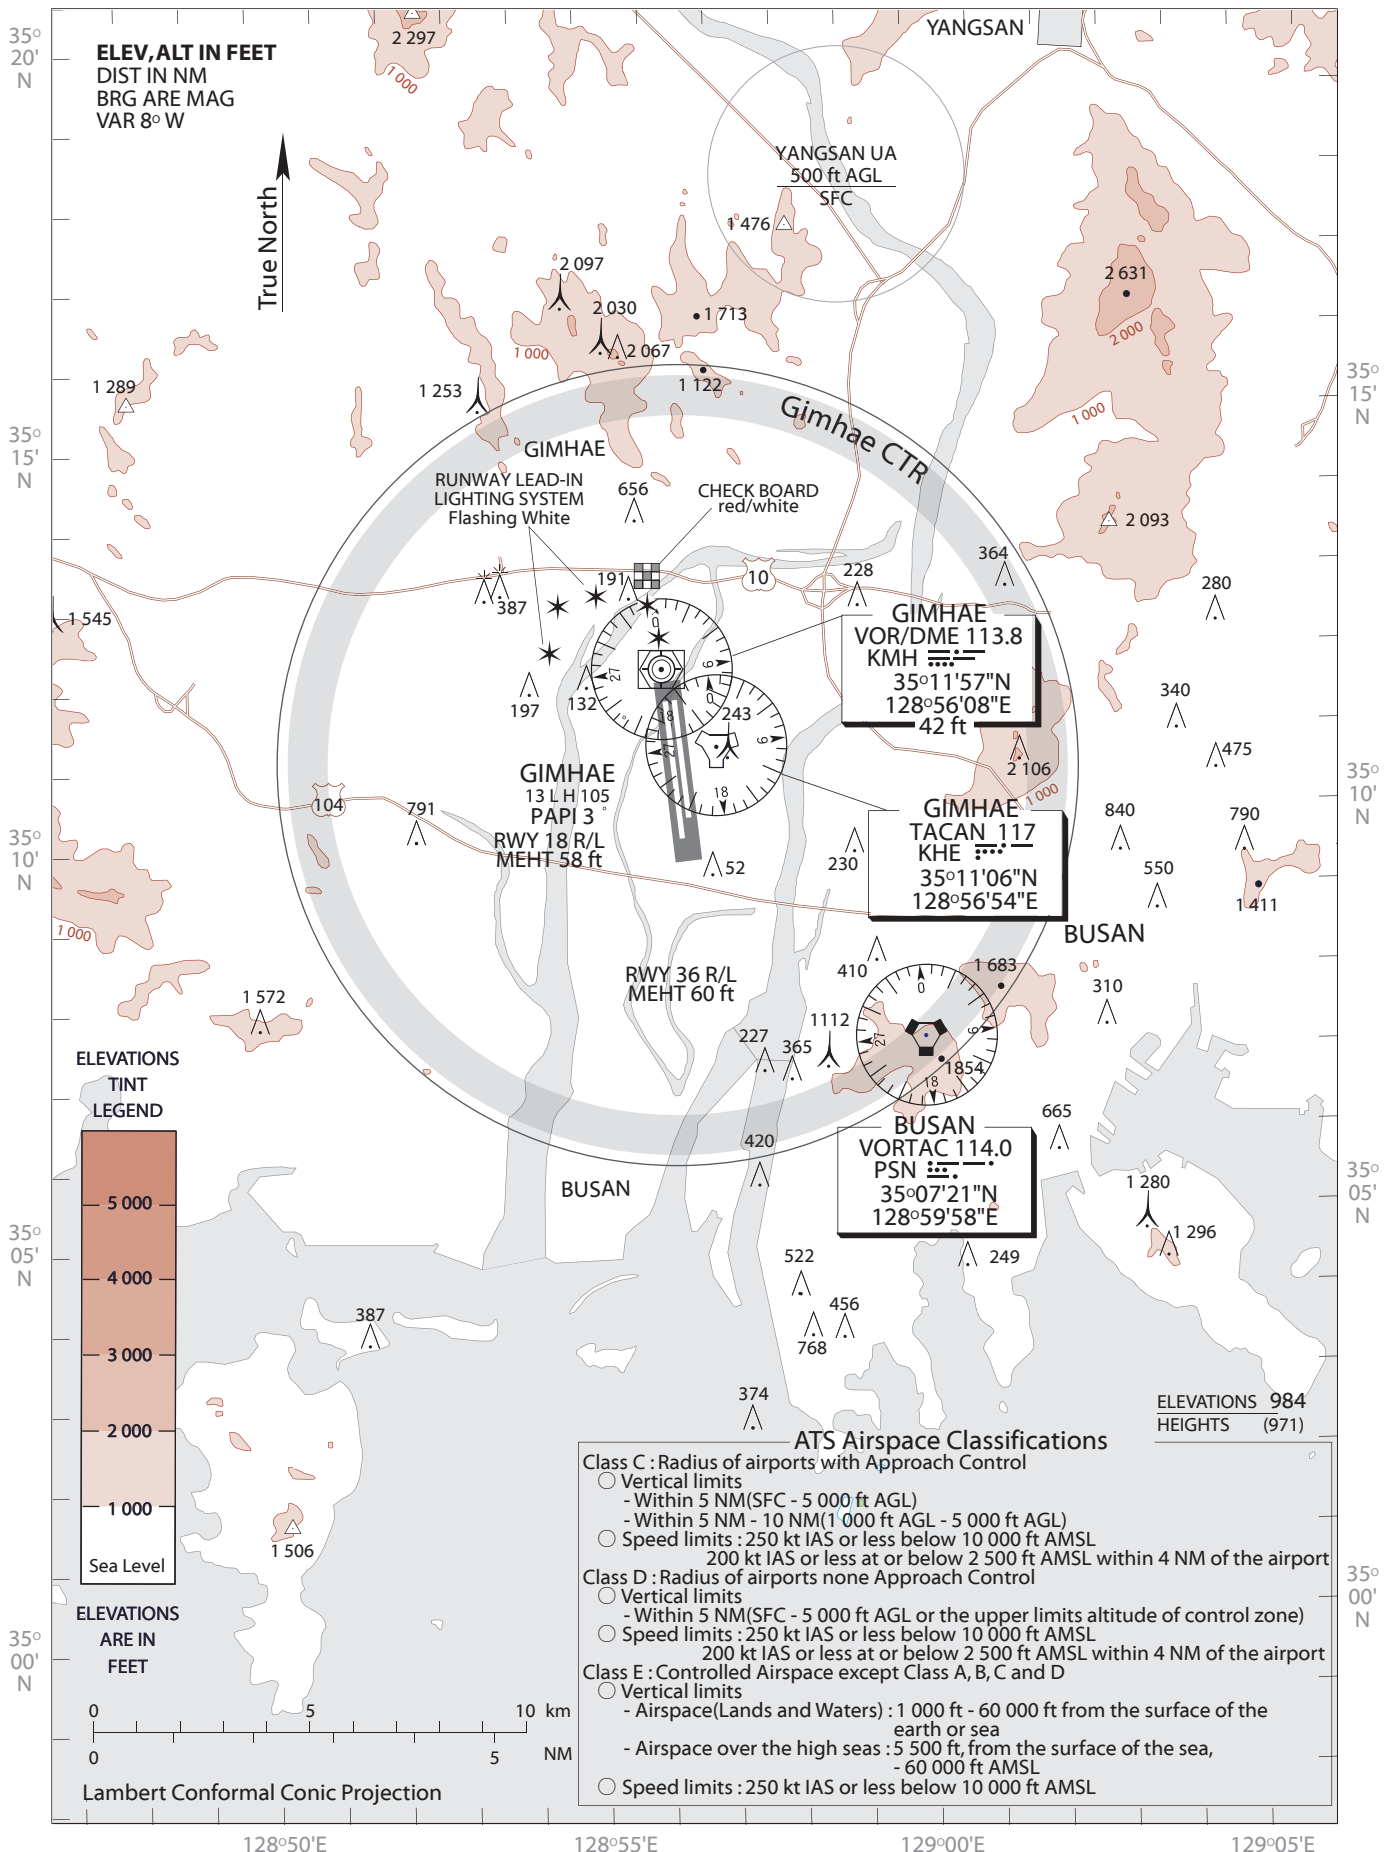

**VISUAL
APPROACH
CHART - ICAO**

AD ELEV 13 ft
HEIGHTS RELATED
TO AD ELEV

GIMHAE	APP 125.5	364.0
	DEP 125.5	363.8
GIMHAE	TWR 118.1	118.450

BUSAN/Gimhae

Change : Page control.